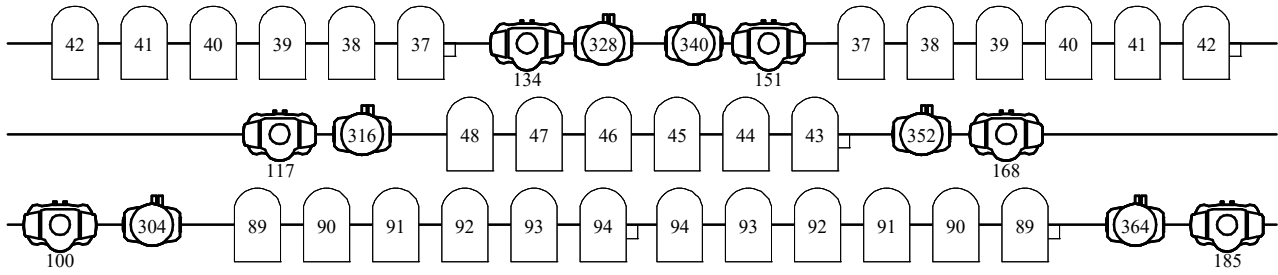

Backdrop pipe

Martin Mac 350Entour
 Martin Mac 301 Comp16bit

Stage

Legend

Symbol	Name	Count	Wattage	Lamp
	MAC 350 Entour	6	81	LED
	MAC 301 Wash	6	300	LED
	PAR 64	30	1000	FFR - MFL
	Nota pc1200 plus	6	1200	CP/90 240V
	Tratto-2 15/28	6	1200	CP/90 230V