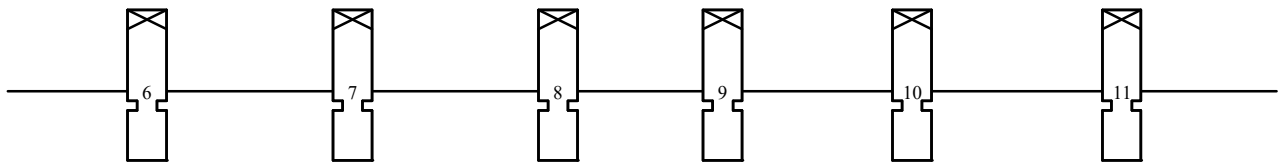

Backdrop pipe

Martin Mac 350Entour
 Martin Mac 301 Comp16bit

Stage

Legend

Symbol	Name	Count	Wattage	Lamp
	MAC 350 Entour	6	81	LED
	MAC 301 Wash	6	300	LED
	PAR 64	30	1000	FFR - MFL
	Nota pc1200 plus	6	1200	CP/90 240V
	Tratto-2 15/28	6	1200	CP/90 230V